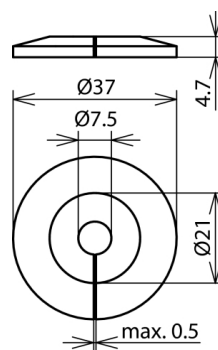

MS 37 4.7 B7.5 K GR (276 056)

Figure without obligation

Prevents rain water from running down the round wire and soiling of the facade.

Type	MS 37 4.7 B7.5 K GR
Part No.	276 056
Material	plastic
Conductor Rd	8 mm
Colour	grey
Diameter Ø	37 mm
Hole	7.5 mm
Weight	2 g
Customs tariff number (Comb. Nomenclature EU)	39269097
GTIN	4013364104983
PU	100 pc(s)