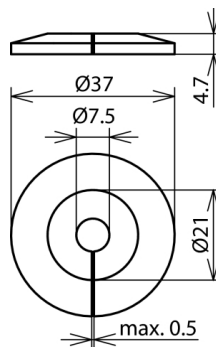

MS 37 4.7 B7.5 K BR (276 057)

Figure without obligation

Prevents rain water from running down the round wire and soiling of the facade.

Type	MS 37 4.7 B7.5 K BR
Part No.	276 057
Material	plastic
Conductor Rd	8 mm
Colour	brown •
Diameter Ø	37 mm
Hole	7.5 mm
Weight	2 g
Customs tariff number (Comb. Nomenclature EU)	39269097
GTIN	4013364104990
PU	1 pc(s)